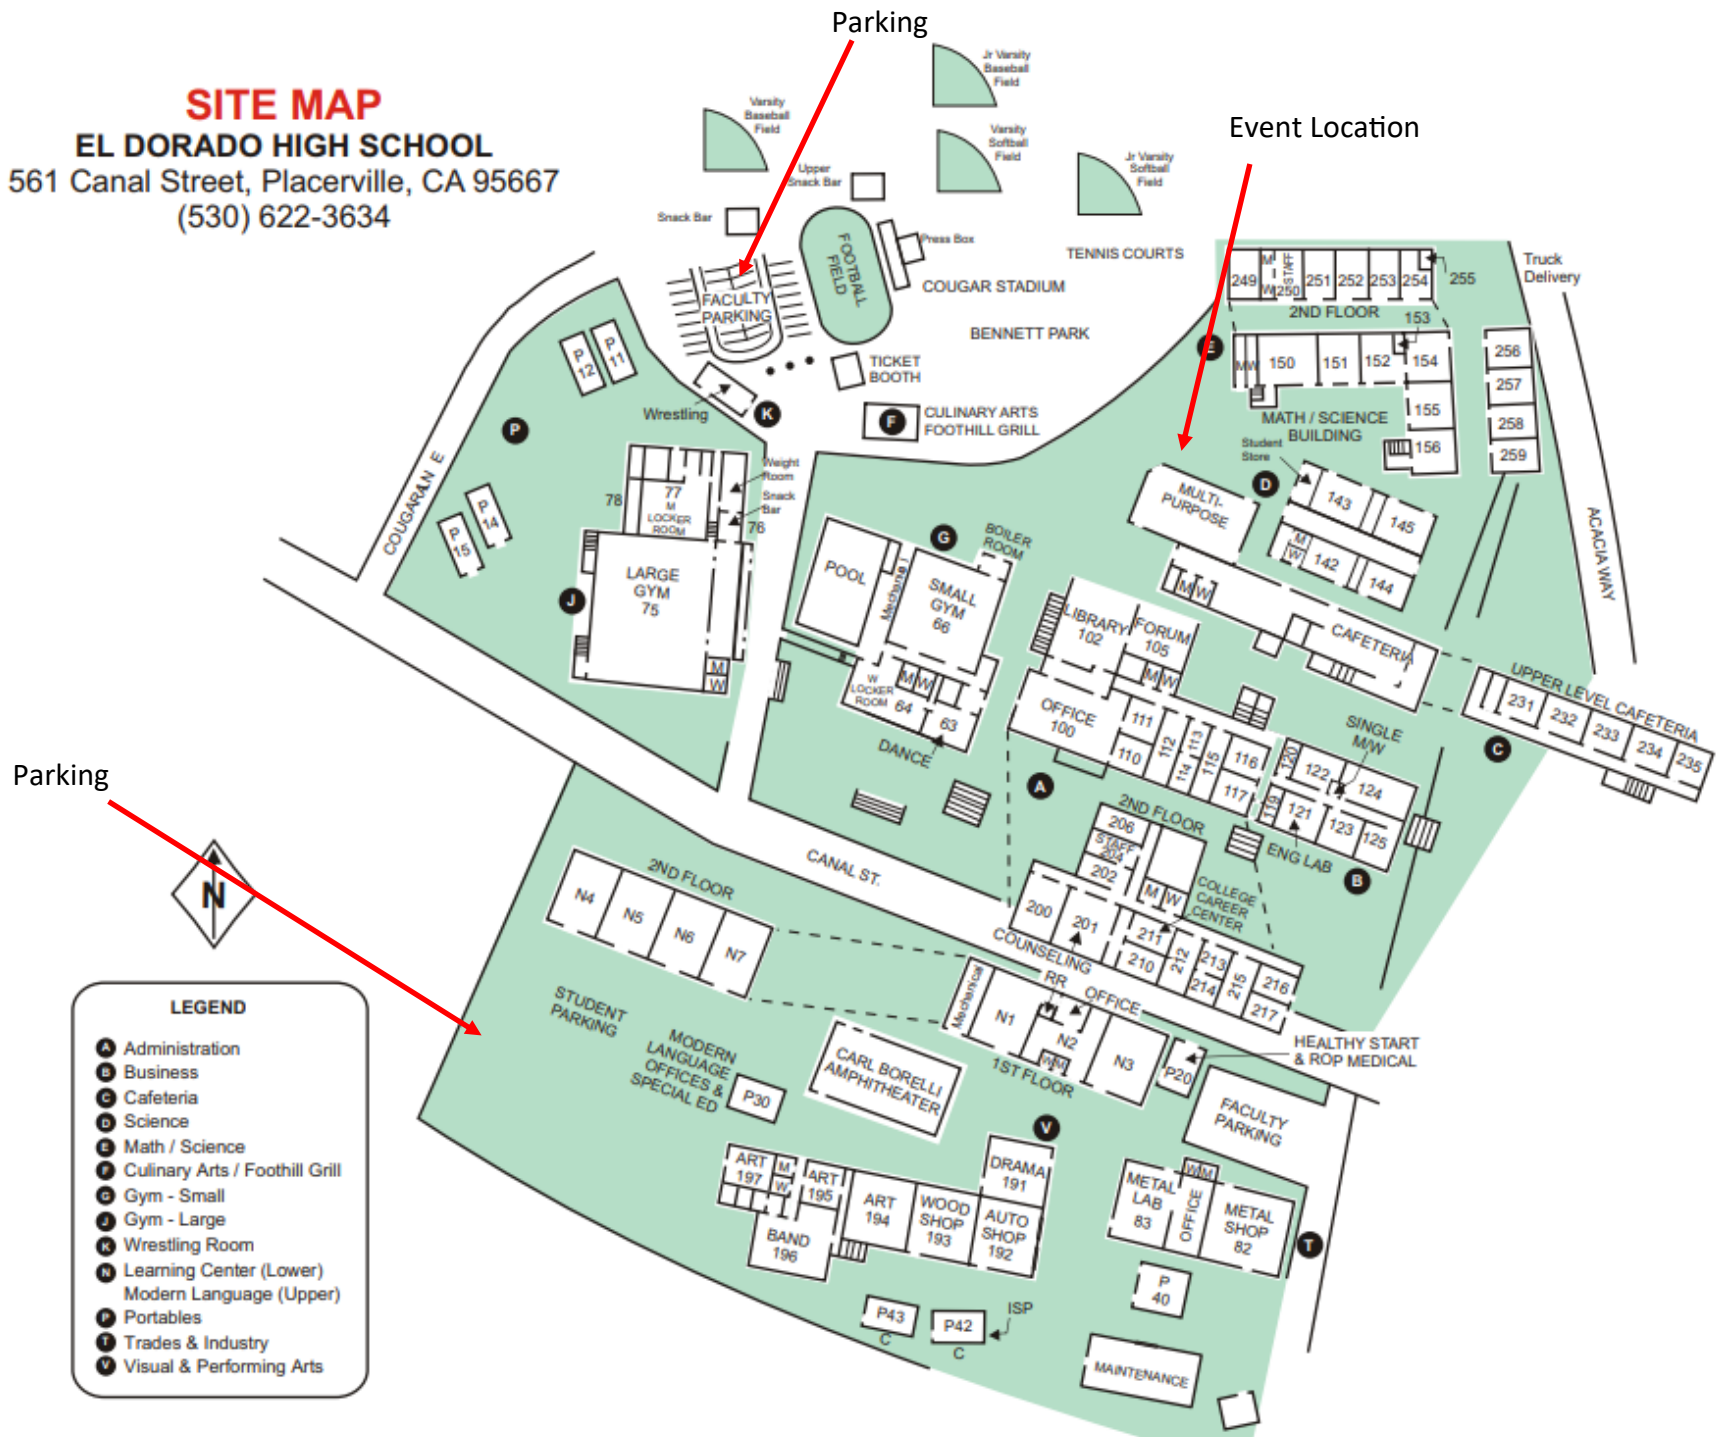

**SITE MAP**  
**EL DORADO HIGH SCHOOL**  
 561 Canal Street, Placerville, CA 95667  
 (530) 622-3634

- LEGEND**
- A** Administration
  - B** Business
  - C** Cafeteria
  - D** Science
  - E** Math / Science
  - F** Culinary Arts / Foothill Grill
  - G** Gym - Small
  - J** Gym - Large
  - K** Wrestling Room
  - N** Learning Center (Lower)  
Modern Language (Upper)
  - P** Portables
  - T** Trades & Industry
  - V** Visual & Performing Arts